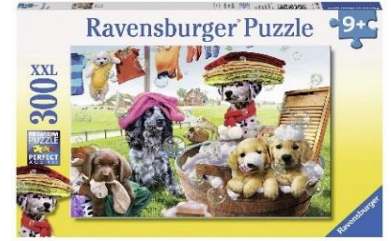

Speed Puzzling #001 Results

(Virtual Jigsaw Puzzle Contest--individual)

Sponsored by: <https://www.facebook.com/groups/466415447356882/>

Rank	Score	Cumul	Name	Time	*P4 Score	Location	Loc Rank
1	600	600	Keener, Michaela	22:53:13	13.11	Kentucky	1
2	593	593	Megas, Megas	27:45:00	10.81	Minnesota	1
3	586	586	McLeod, Tammy	28:48:35	10.41	California	1
4	578	578	Schuler, Sarah	30:18:00	9.90	Minnesota	2
5	571	571	Bohler, Jenny	32:39:42	9.19	Minnesota	3
6	564	564	Cosby, Heather	32:48:31	9.14	Texas	1
7	557	557	Taylor, Faith	34:13:92	8.76	Georgia	1
8	549	549	Caron, EB	34:18:00	8.75	Massachusetts	1
9	542	542	Taylor, Kara	35:43:00	8.40	Iowa	1
10	535	535	Bowman, Paige	37:52:13	7.92	Texas	2
11	527	527	Brown, Andrea	37:58:00	7.90	Pennsylvania	1
12	520	520	Novak, Genevieve	38:21:10	7.82	Canada	1
13	513	513	Connolly, Niki	41:10:77	7.29	Massachusetts	2
14	505	505	Daul, Melissa	41:29:31	7.23	Minnesota	4
15	498	498	Anderson, Karsten	42:21:85	7.08	Texas	3
16	491	491	Weaver, Billy	42:24:11	7.08	Texas	4
17	483	483	Rausch, Tina	42:32:00	7.05	Minnesota	5
18	476	476	Lintz, Danae	43:10:00	6.95	California	2
19	469	469	Green, Merry	43:59:00	6.82	Oregon	1
20	461	461	House, Helen	44:06:08	6.80	New York	1
21	454	454	Wood, Phoebe	45:11:54	6.64	Illinois	1
22	447	447	Cluff, Jonathan	45:12:40	6.64	Texas	5
23	439	439	Baugh, Heather	47:08:00	6.36	Oklahoma	1
24	432	432	Diamond, Jill	47:33:34	6.31	Arizona	1
25	425	425	Cranshaw, Janet	49:59:63	6.00	New York	2
26	418	418	Harhaj, Lena	50:00:00	6.00	Minnesota	6
27	410	410	Schuler, Lisa	50:14:00	5.97	Minnesota	7
28	403	403	Curtiss, Jenn	50:59:00	5.88	Arizona	2
29	396	396	Lemmons, Melissa	53:43:00	5.58	Colorado	1
30	388	388	Cluff, Emma	53:55:19	5.56	Texas	6
31	381	381	Thompson, Karolyn	54:00:00	5.56	New York	3
32	374	374	Lapinski, Jen	54:29:00	5.51	New Jersey	1
33	366	366	Morrison, Cassie	54:59:90	5.45	Connecticut	1
34	359	359	Anderson, Luke (10)	58:37:00	5.12	Texas	7
35	352	352	Lovenstein, Cassidy	59:00:00	5.08	Colorado	2
36	344	344	Marti, Amy	60:14:00	4.98	Georgia	2
37	337	337	Gerrish, Christina	61:54:00	4.85	Arizona	3
38	330	330	Humberson, Dana	71:00:00	4.23	Pennsylvania	2
39	322	322	Cluff, Wesley	75:43:42	3.96	Texas	8
40	315	315	Mele, Megan	76:00:00	3.95	Connecticut	2
41	308	308	Anderson, Bethany (12)	79:54:00	3.75	Texas	9
42	300	300	Cluff, Liam (10)	93:28:14	3.21	Texas	10